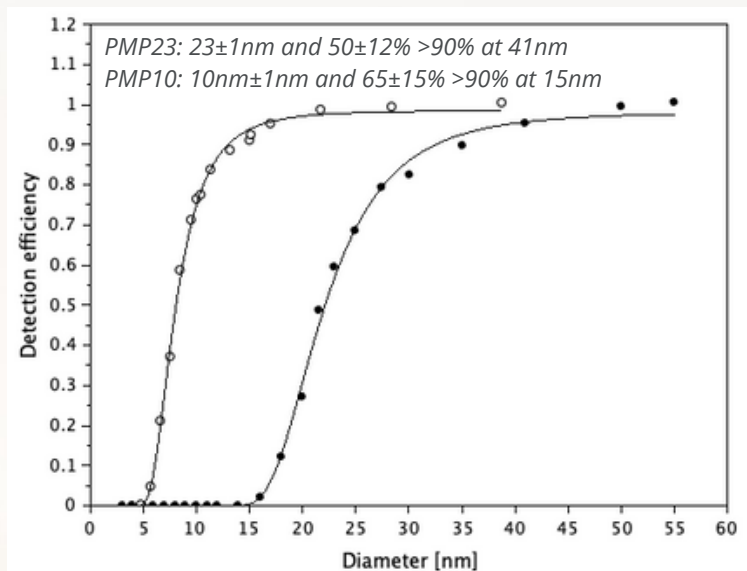

AIRMODUS

We are now offering "**dualCPC**"; Capability to measure PMP23- and upcoming PMP10 compliant particle number measurements with one CPC!

installation

✓ **lab / stationary**

compliance

✓ **PMP23 & PMP10**

cost

✓ **1 CPC + extra calibration**

A23 bCPC is a one flow (1lpm) butanol-CPC with high counting accuracy. Switch between the calibrations by sending a serial command through the controlling software (R232 / USB) or via touch screen of the CPC.