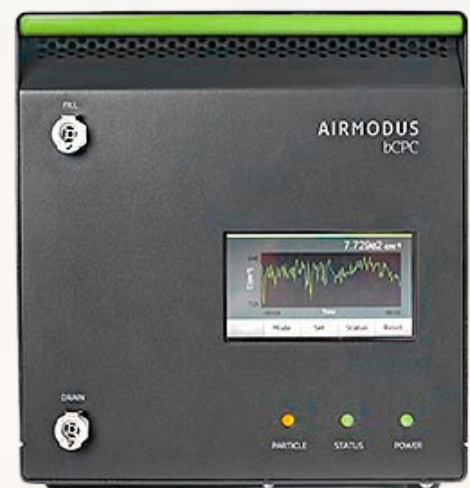

AIRMODUS

We are now offering "**dualCPC**"; Capability to measure PMP23- and upcoming PMP10 compliant particle number measurements with one CPC!

installation

✓ **lab / stationary**

compliance

✓ **PMP23 & PMP10**

cost

✓ **1 CPC + extra calibration**

A23 bCPC is a one flow (1lpm) butanol-CPC with high counting accuracy. Switch between the calibrations by sending a serial command through the controlling software (R232 / USB) or via touch screen of the CPC.